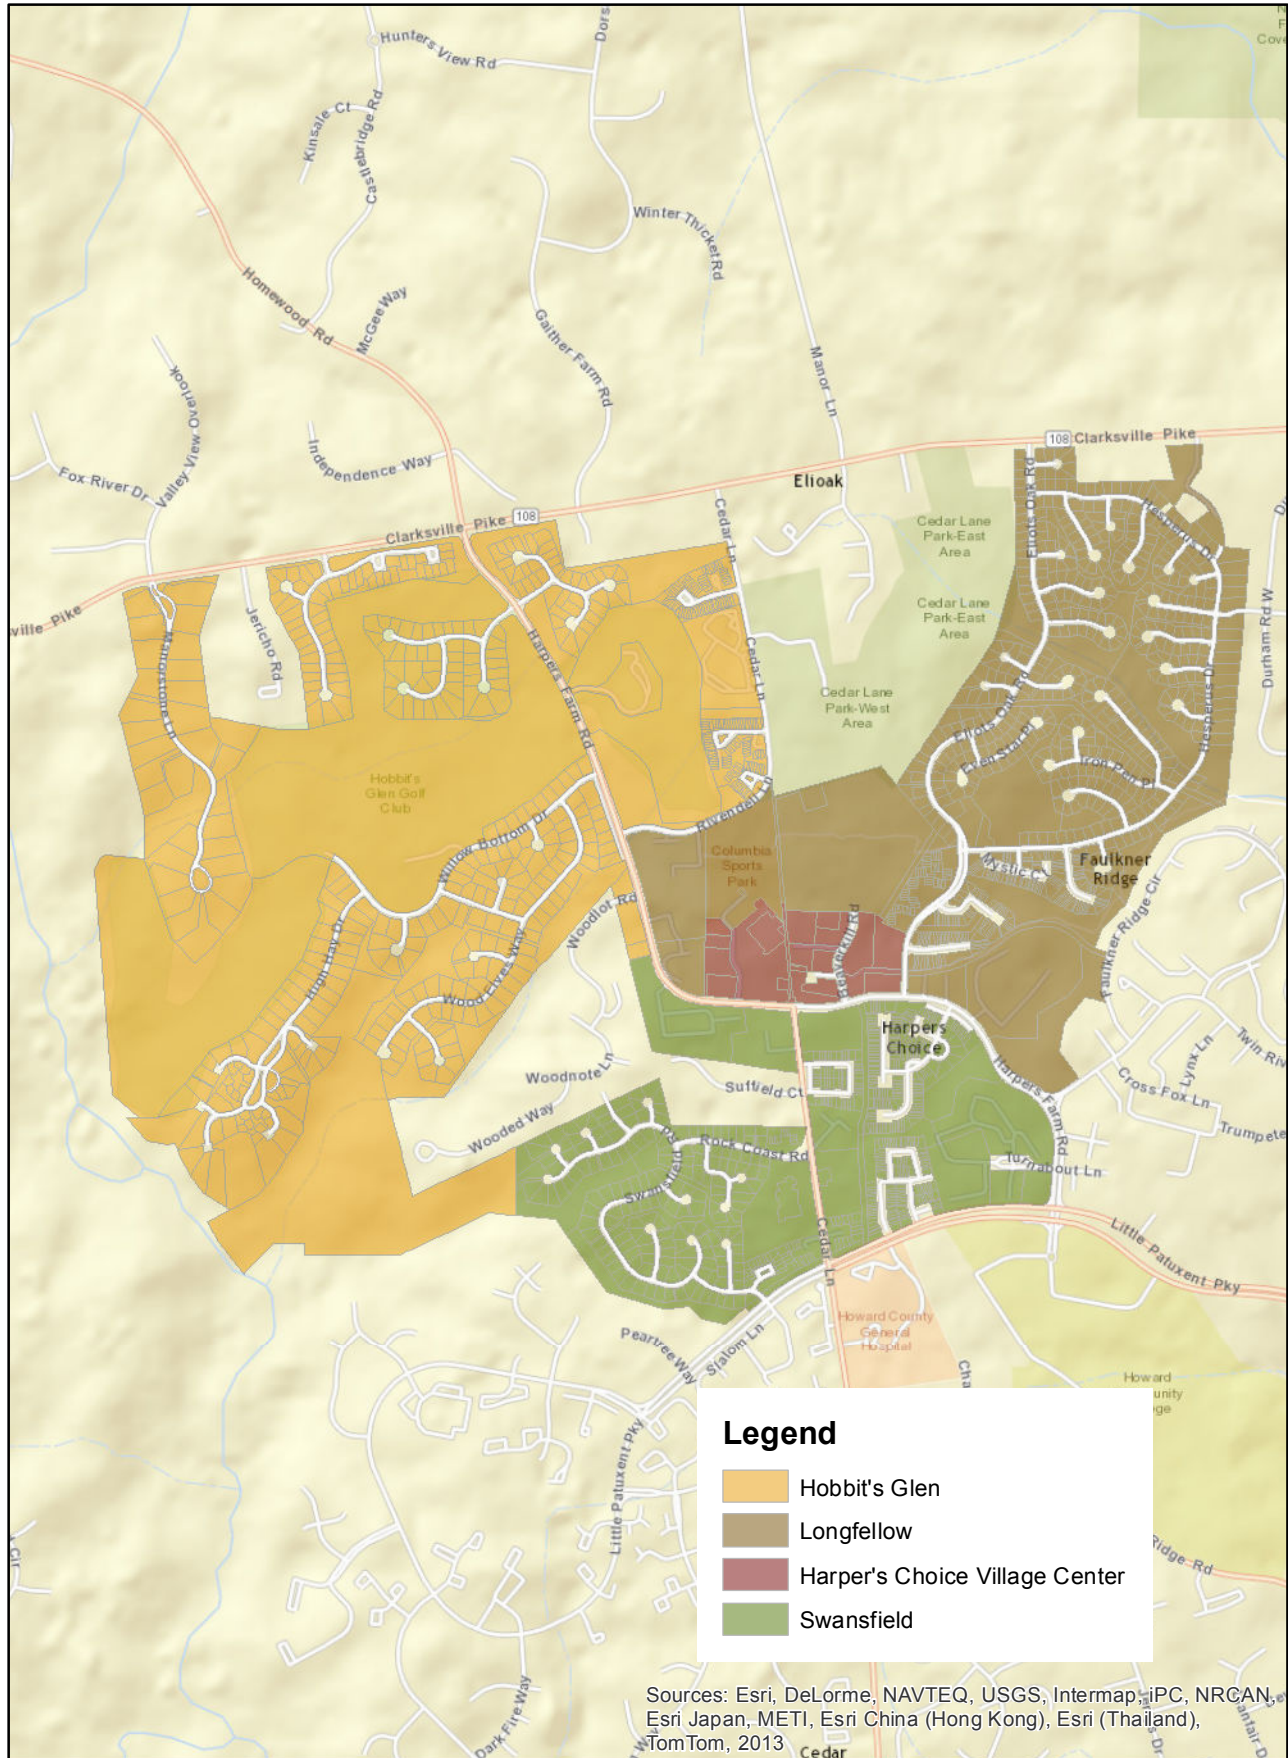

Village of Harper's Choice Neighborhood Boundaries

Legend

- Hobbit's Glen
- Longfellow
- Harper's Choice Village Center
- Swansfield

Sources: Esri, DeLorme, NAVTEQ, USGS, Intermap, iPC, NRCAN, Esri Japan, METI, Esri China (Hong Kong), Esri (Thailand), TomTom, 2013